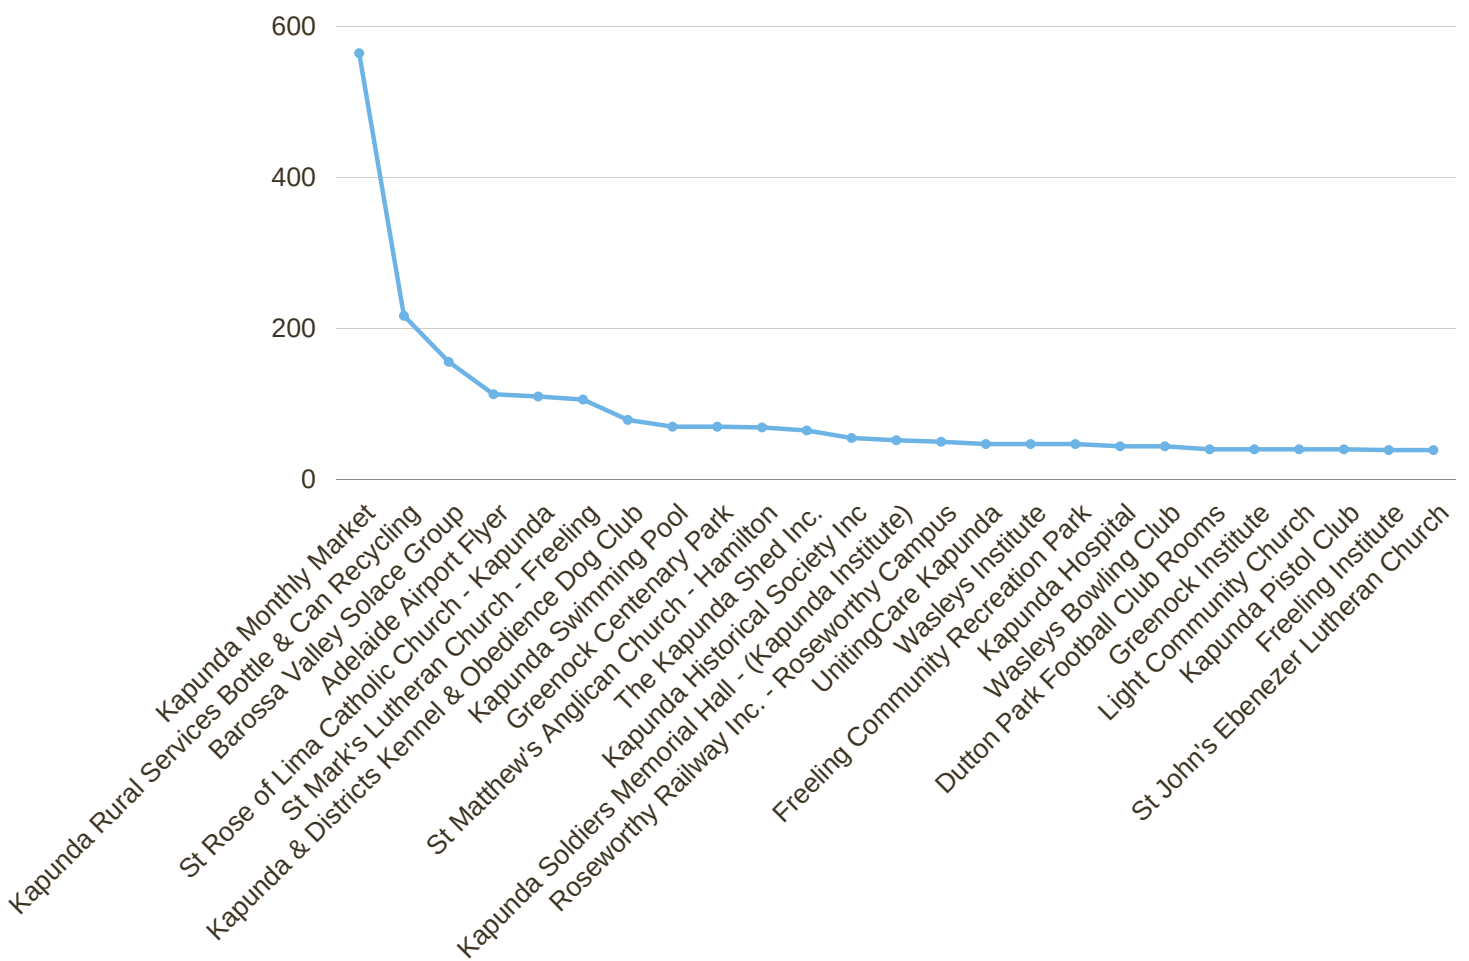

LIGHT REGIONAL

WHAT ARE OUR COMMUNITY NEEDS?

4018 SESSIONS

1 JULY 2019 - 30 JUNE 2020

TOP 25 LANDING PAGES:

SESSIONS BY PRIMARY CATEGORY

WHO ARE OUR USERS?