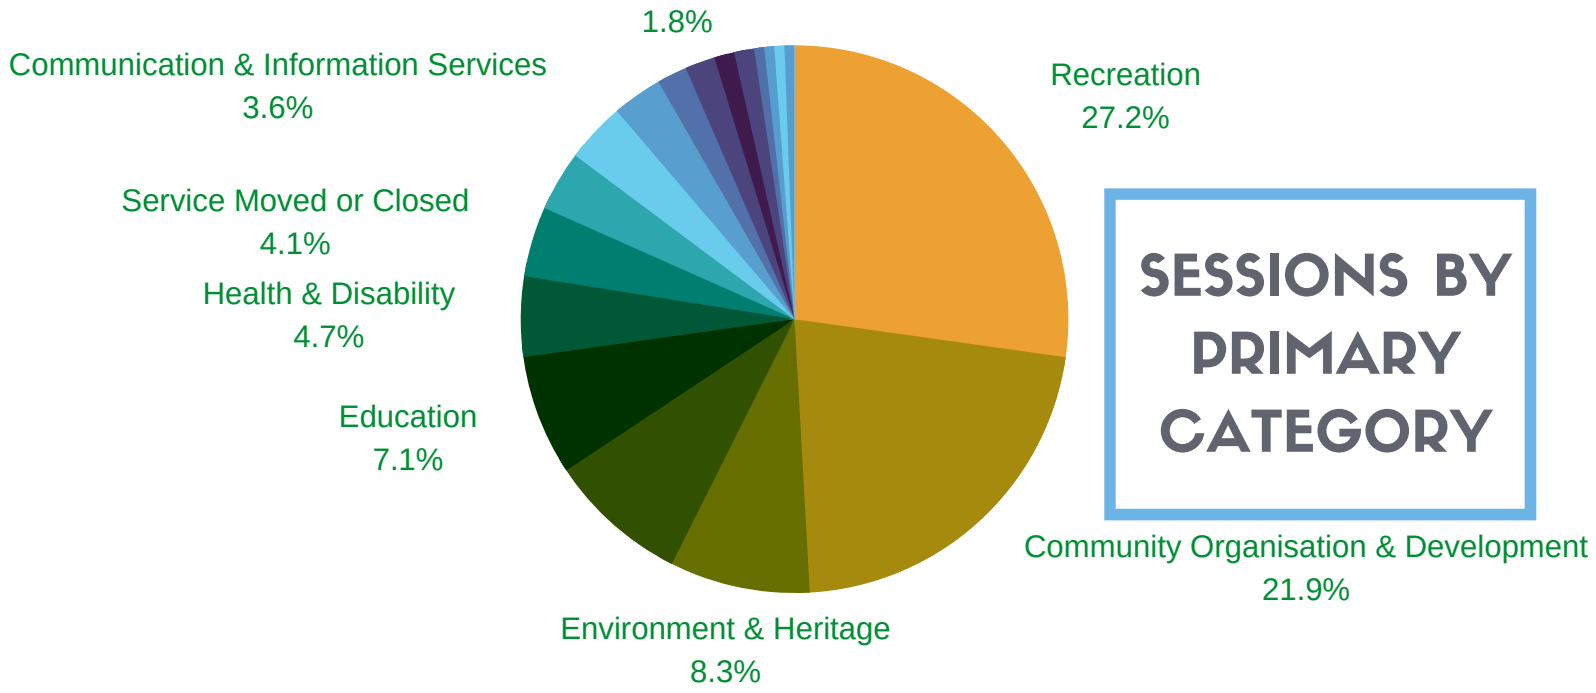

LIGHT REGIONAL

WHAT ARE OUR COMMUNITY NEEDS?

4018 SESSIONS

1 JULY 2019 - 30 JUNE 2020

TOP 25 LANDING PAGES:

SESSIONS BY PRIMARY CATEGORY

WHO ARE OUR USERS?